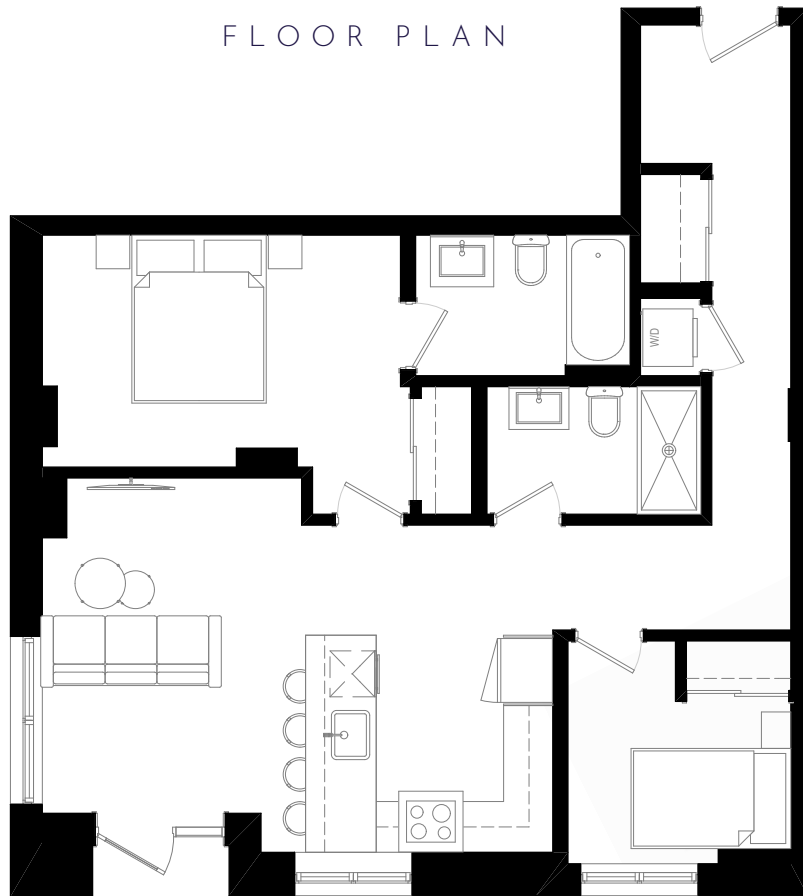

## DEGAS

FLOOR PLAN

Phase 1

**2 BEDS • 2 BATHS**  
**741 SQFT**  
**WALKOUT**

[livelouvre.ca](http://livelouvre.ca) | 587-405-1823

In the interest of product improvement and maintaining the high standard of these homes, the developer reserves the right to make modifications and changes to plans, specifications, and features. Sizes and dimensions are approximate and may vary with actual survey. E&OE.