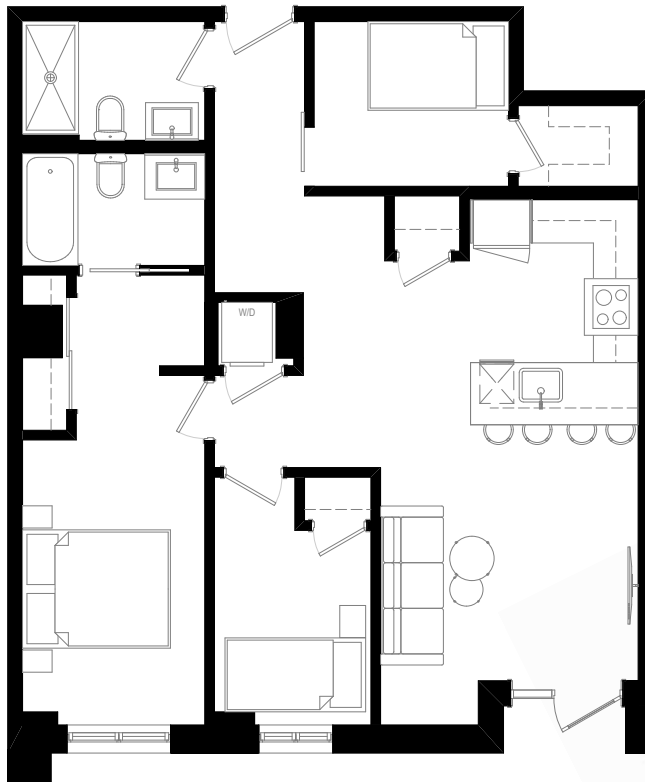

LOUVRE
AT CENTURY PARK

DONATELLO

FLOOR PLAN

Phase 3

3 BEDS • 2 BATHS

812 SQFT

WALKOUT

livelouvre.ca | 587-405-1823