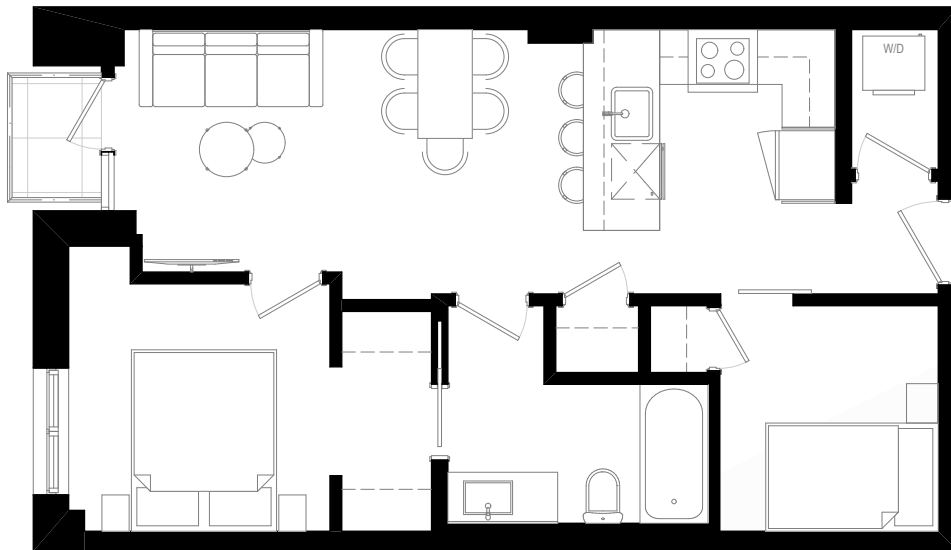

LOUVRE
AT CENTURY PARK

MICHELANGELO

FLOOR PLAN

Phase 1, 2 & 3

1.5 BEDS • 1 BATH

549 - 600 SQFT

WALKOUT

livelouvre.ca | 587-405-1823