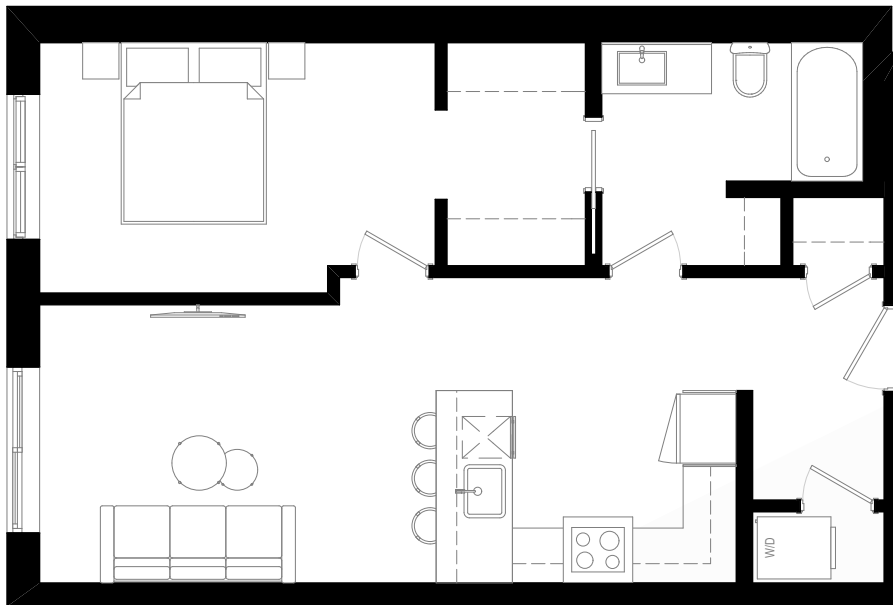

LOUVRE
AT CENTURY PARK

MONA LISA

FLOOR PLAN

Phase 1, 2 & 3

1 BED • 1 BATH
481 - 640 SQFT

livelouvre.ca | 587-405-1823

In the interest of product improvement and maintaining the high standard of these homes, the developer reserves the right to make modifications and changes to plans, specifications, and features. Sizes and dimensions are approximate and may vary with actual survey. E&OE.