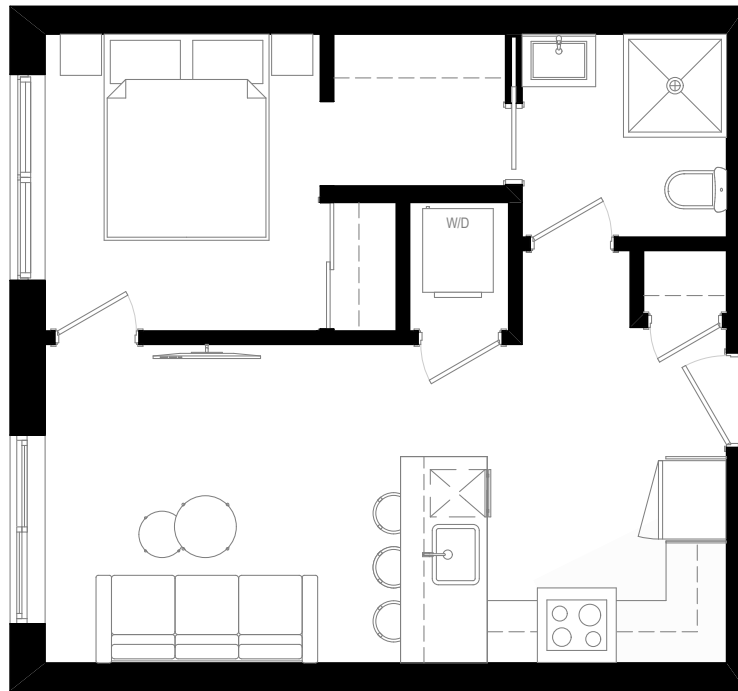

## MONET

FLOOR PLAN

Phase 1

**1 BED • 1 BATH**  
**433 SQFT**

[livelouvre.ca](http://livelouvre.ca) | 587-405-1823

In the interest of product improvement and maintaining the high standard of these homes, the developer reserves the right to make modifications and changes to plans, specifications, and features. Sizes and dimensions are approximate and may vary with actual survey. E&OE.