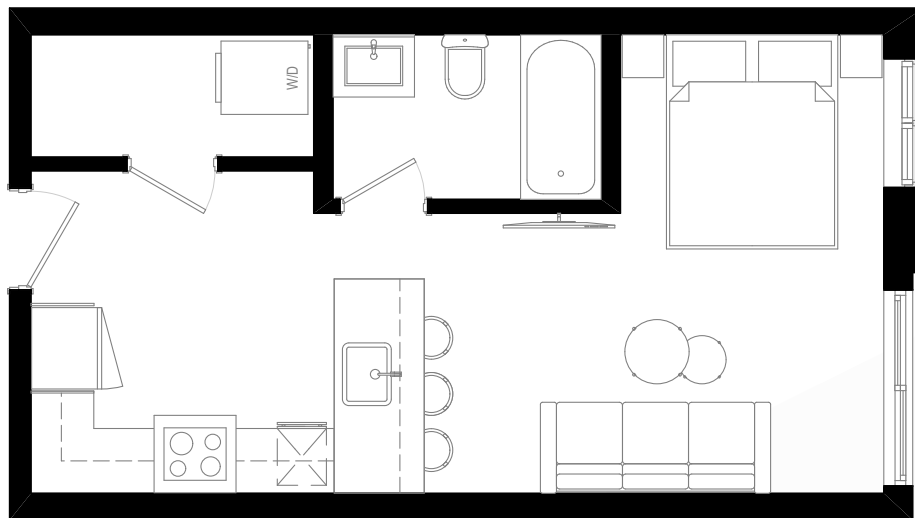

LOUVRE
AT CENTURY PARK

NAPOLEAN

FLOOR PLAN

Phase 1 & 2

1 BED • 1 BATH
348 - 402 SQFT

livelouvre.ca | 587-405-1823

In the interest of product improvement and maintaining the high standard of these homes, the developer reserves the right to make modifications and changes to plans, specifications, and features. Sizes and dimensions are approximate and may vary with actual survey. E&OE.