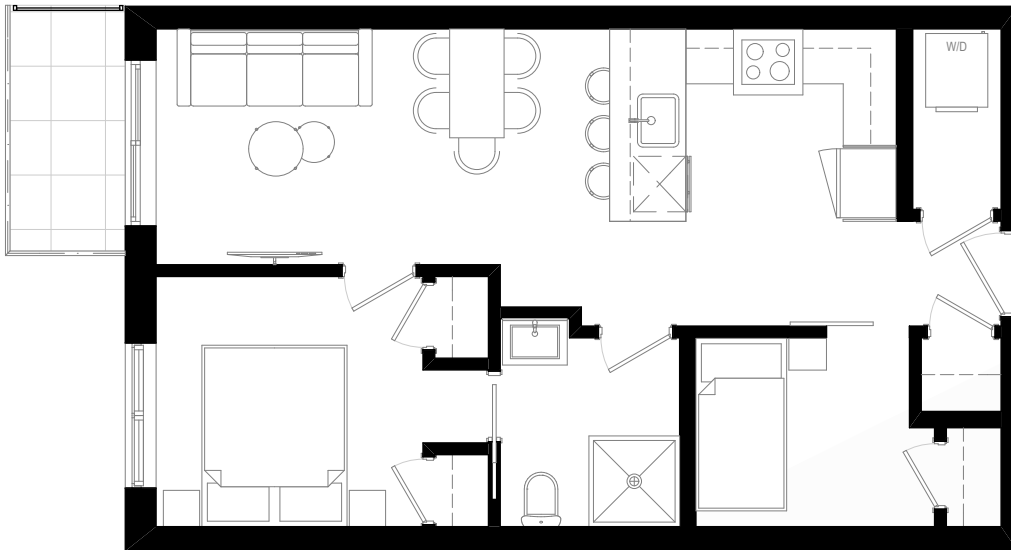

LOUVRE

AT CENTURY PARK

PICASSO

FLOOR PLAN

Phase 1, 2 & 3

1.5 BEDS • 1 BATH

540 - 693 SQFT

livelouvre.ca | 587-405-1823