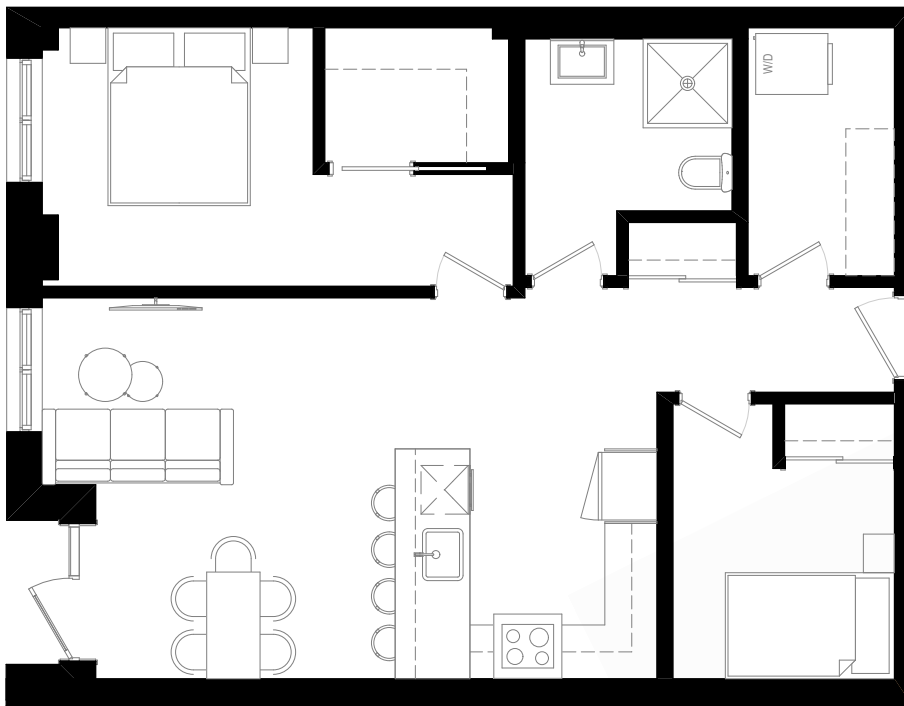

LOUVRE

AT CENTURY PARK

RAPHAEL

FLOOR PLAN

Phase 1 & 3

2 BEDS • 1 BATH

720 - 783 SQFT

WALKOUT