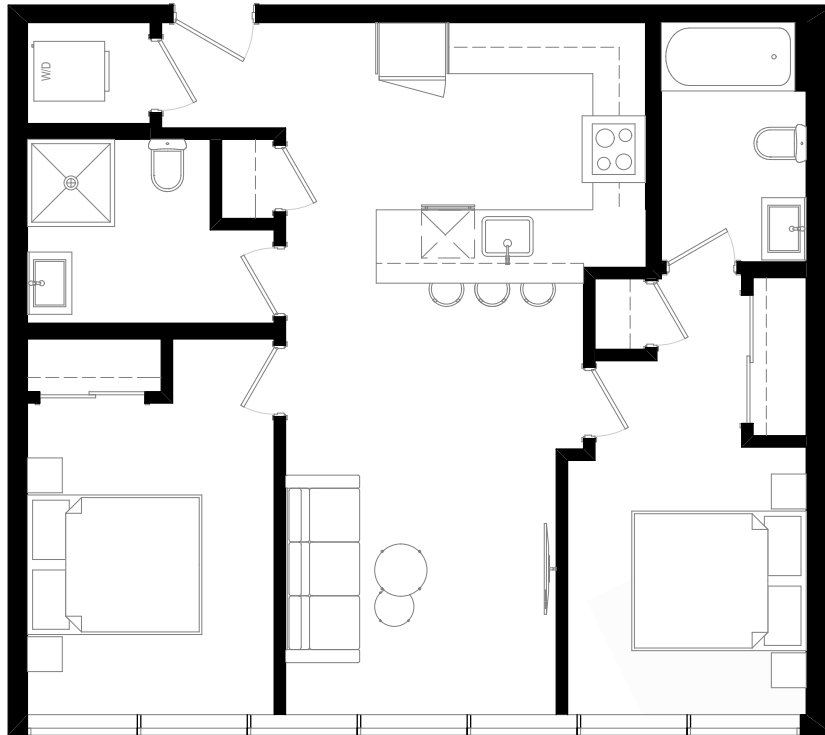

LOUVRE
AT CENTURY PARK

VAN GOGH

FLOOR PLAN

Phase 1, 2 & 3

2 BEDS • 1-2 BATHS
624 - 815 SQFT

livelouvre.ca | 587-405-1823

In the interest of product improvement and maintaining the high standard of these homes, the developer reserves the right to make modifications and changes to plans, specifications, and features. Sizes and dimensions are approximate and may vary with actual survey. E&OE.