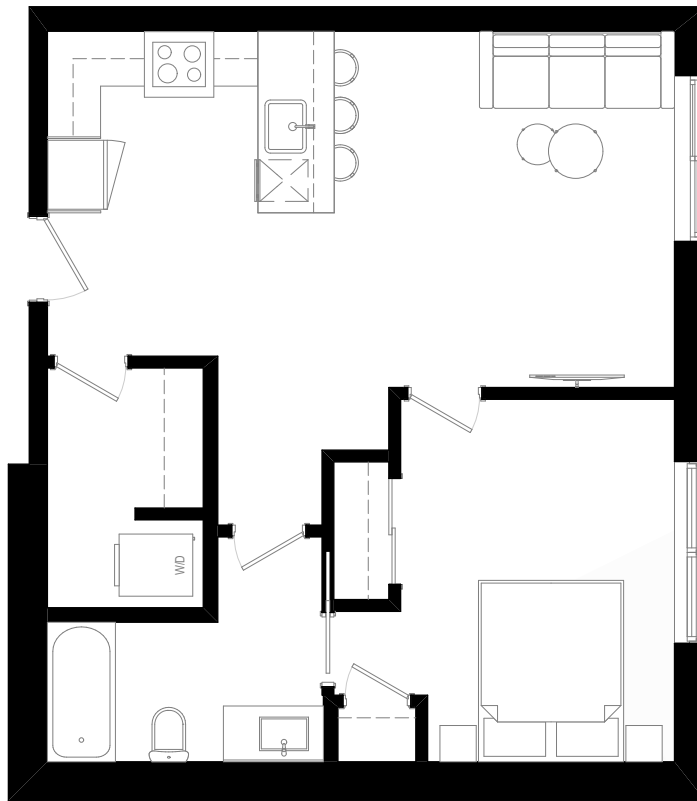

LOUVRE

AT CENTURY PARK

VERONESE

FLOOR PLAN

Phase 2

1 BED • 1 BATH
613 SQFT

livelouvre.ca | 587-405-1823

In the interest of product improvement and maintaining the high standard of these homes, the developer reserves the right to make modifications and changes to plans, specifications, and features. Sizes and dimensions are approximate and may vary with actual survey. E&OE.